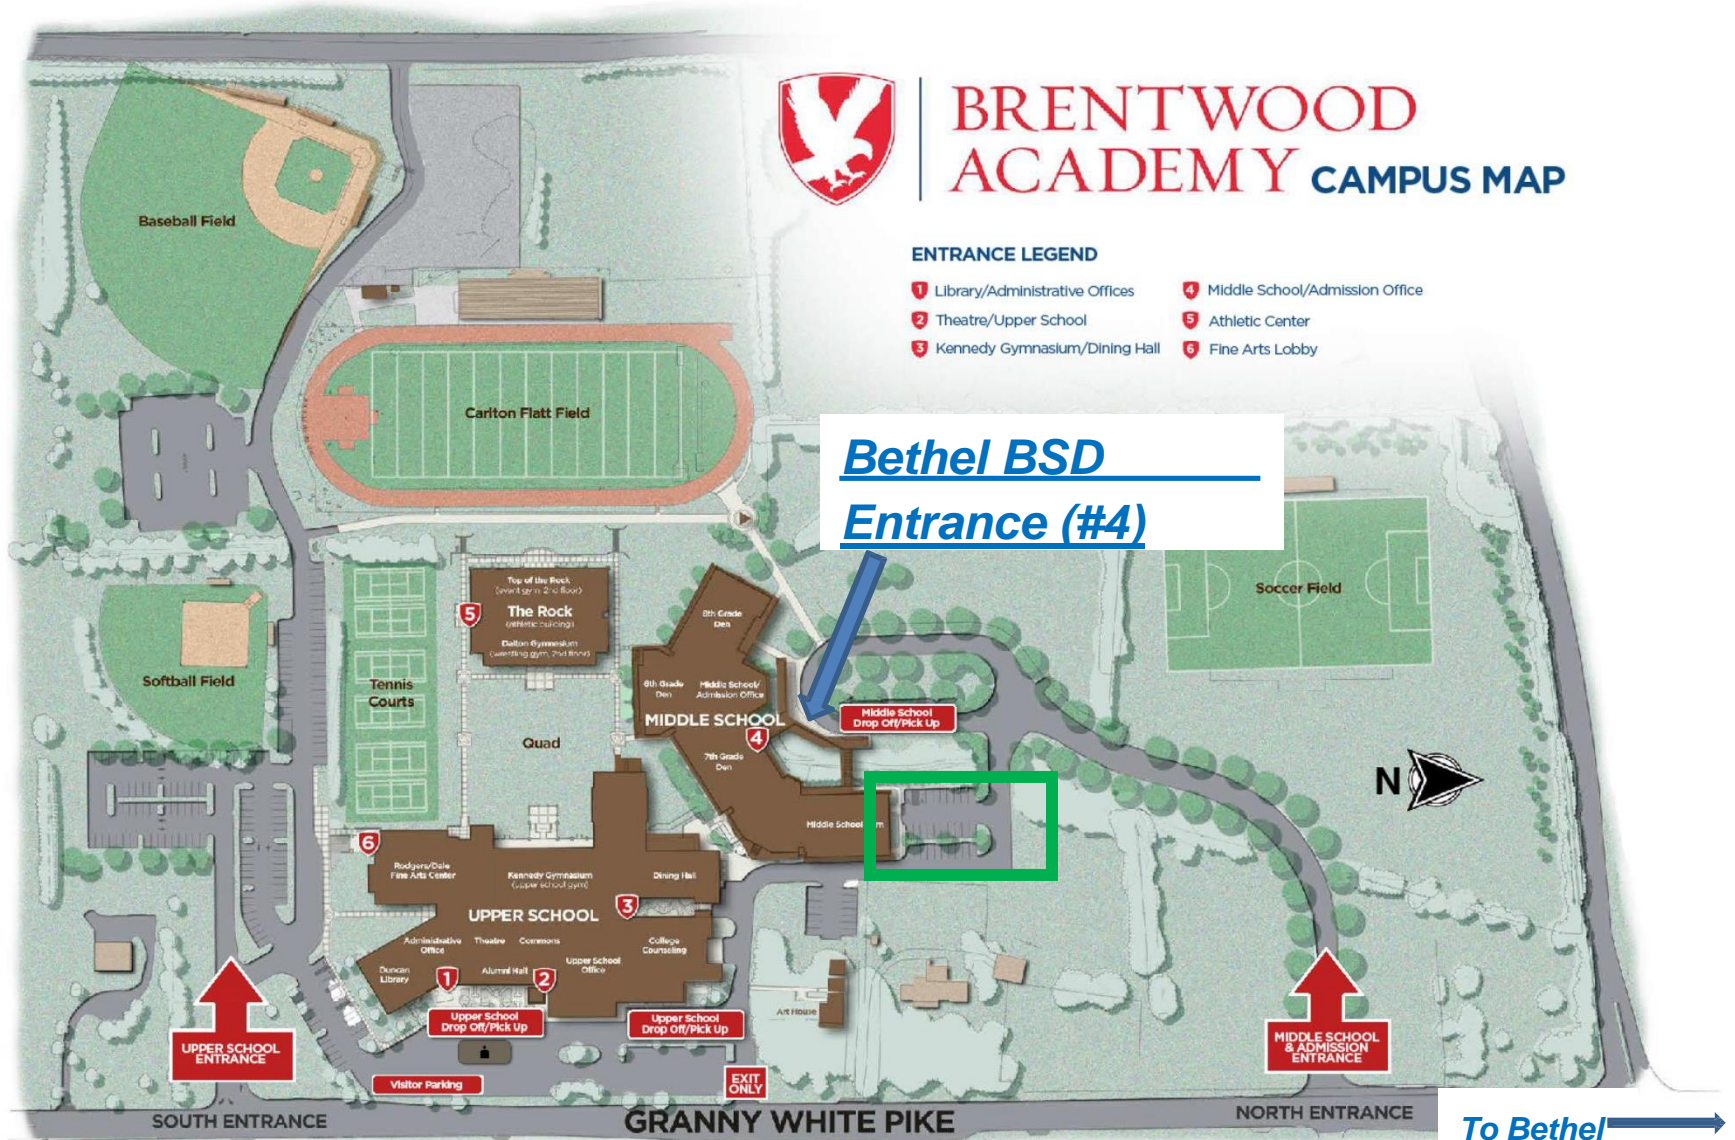

BRENTWOOD ACADEMY CAMPUS MAP

ENTRANCE LEGEND

- 1 Library/Administrative Offices
- 2 Theatre/Upper School
- 3 Kennedy Gymnasium/Dining Hall
- 4 Middle School/Admission Office
- 5 Athletic Center
- 6 Fine Arts Lobby

Bethel BSD
Entrance (#4)

Bethel School of Discipleship will be held at Brentwood Academy Middle School - Year Two from 9:00 am-10:15am and Year One 11:00am-12:15pm each Sunday. You will need to provide your own transportation to and from class. Parking is available on the circle in front of the Middle School and in the parking area inside the green box above.